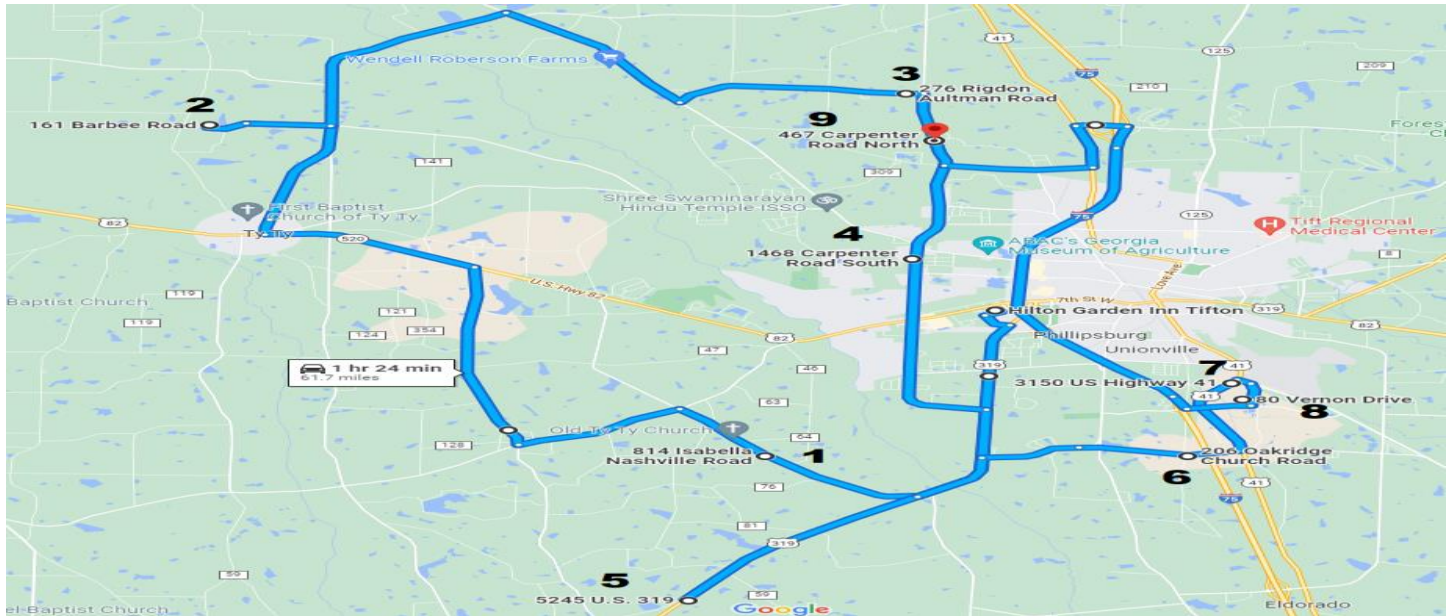

2022 Georgia Peanut Tour Route Overview Map – Wednesday, September 14, 2022

Physical addresses are approximate and subject to change due to field conditions or police escort recommendations. Due to the size of locations of fields, your map app may not get you to the exact stop. Ride or follow the bus to arrive at the correct location. Always stay behind the bus, especially when there's a police escort.

Hilton Garden Inn to Field Tour – Greg Davis Farm – Peanut Digging (814 Isabella Nashville Rd, Tifton, GA 31793)

- Turn right onto Boo Drive (0.1 mi)
- Turn left onto McCormick Dr to US-319 S (0.4 mi)
- Turn right onto US-319 S (4.1 mi)
- Turn right onto Isabella Nashville Rd (1.7 mi)
- Destination will be on the left

(1) Arrive at Field Tour – Greg Davis Farm – Peanut Digging

Field Tour – Peanut Digging to UGA Tifton Campus Research Tour – Ponder Farm (161 Barbee Rd, Ty Ty, GA 31795)

- Head northwest on Isabella Nashville Rd (1.3 mi)
- Turn left onto Salem Church Rd (1.7 mi)
- Turn right onto Ty Ty Omega Rd (4.0 mi)
- Turn left onto US-82 W (2.1 mi)
- Turn right onto Inman St (0.3 mi)
- Continue onto Ty Ty Whiddon Mill Rd (2.2 mi)
- Turn left onto Tifton-Worth Co Line Rd (0.8 mi)
- Tifton-Worth Co Line Rd becomes Barbee Rd (0.4 mi)

(2) Arrive at UGA Tifton Campus Research Tour – Ponder Farm

UGA Tifton Campus Research Tour – Ponder Farm to UGA Tifton Campus Research Tour – Lang Farm (276 Rigdon Aultman Rd, Tifton, GA 31793)

- Head east on Barbee Rd (0.4 mi)
- Barbee Rd becomes Tifton-Worth Co Line Rd (0.8 mi)
- Turn left onto Ty Ty Whiddon Mill Rd (3.3 mi)
- Turn right onto Chula Whiddon Mill Rd/Whiddon Mill Rd
- Continue to follow Whiddon Mill Rd (2.6 mi)
- Turn left onto Rigdon Aultman Rd (2.2 mi)