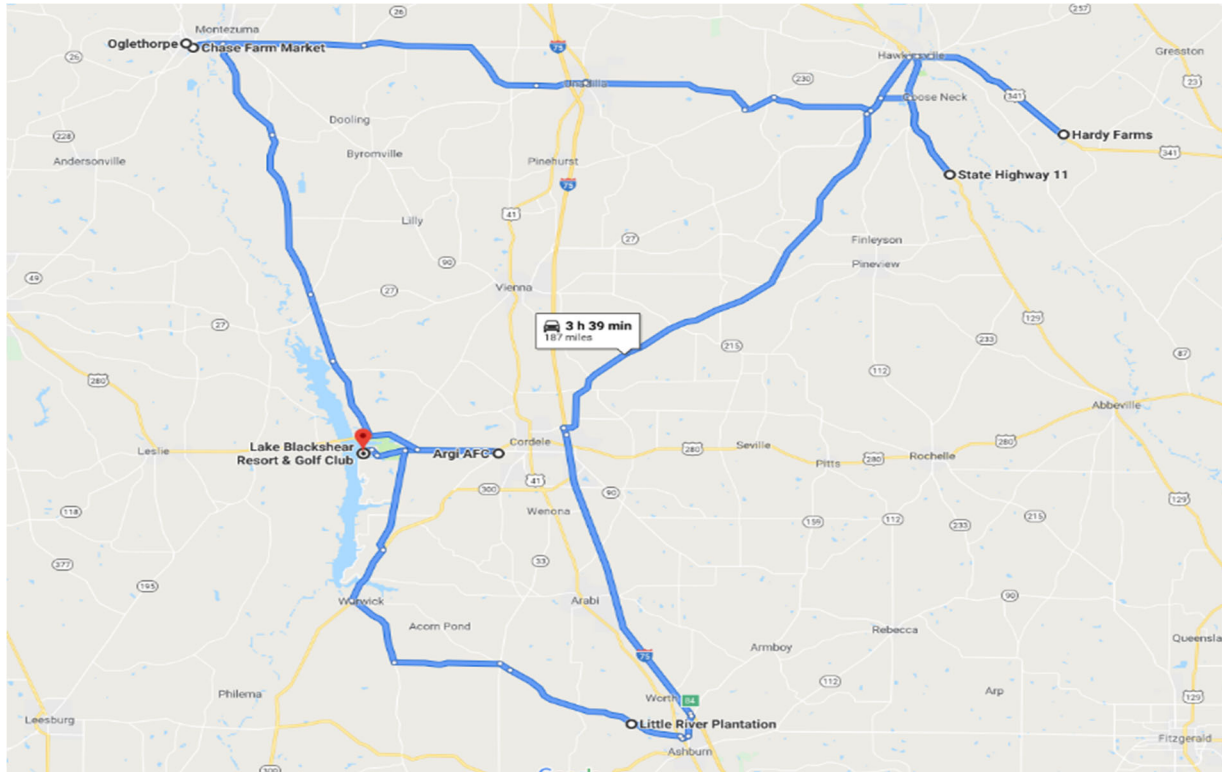

2019 Georgia Peanut Tour Route Overview Map Thursday, Sept. 19, 2019

Physical addresses are approximate and subject to change due to field conditions or police escort recommendations. Due to the size of locations of fields, your map app may not get you to the exact stop. Ride or follow the bus to arrive at the right place. Always stay behind the bus, especially when there's a police escort.

(1) Lake Blackshear Resort to (Agri-AFC) 1615 24th Ave W Cordele, GA 31015

- Turn right onto US-280 E (6.2 Miles)
- Keep right at fork to stay on 24th Ave W. (0.2 Miles)
- Crossover GA-300 Connector S (0.1 Miles)
- **Arrive at Agri-AFC on Right**

(2) Agri-AFC to (Chase Farms) 665 Stagecoach Rd Oglethorpe, GA 31068

- Turn left onto 24th Ave headed east (0.1 Miles)
- Crossover GA-300 Connector S (0.2 Miles)
- Turn left onto US-280 W (6.3 Miles)
- Turn right onto Cannon Rd (24.4 Miles)
- Continue onto S Dooly St (0.3 Miles)
- Turn left onto GA-26 W/Walnut St (1.7 Miles)
- Turn left onto Stagecoach Rd (0.7 Miles)
- **Arrive at Chase Farms Inc.**

(6) Hardy Farms to (Little River Plantation) 1680 Warwick Hwy Ashburn, Ga 31714

- Turn left onto US-341 N (1.4 Miles)
- Turn right onto Midway Church Rd (4.2 Miles)
- Turn left onto GA-230 E (8.1 Miles)
- Merge onto GA-87 S (4.6 Miles)
- Turn right onto US-280 W (13.1 Miles)
- Turn left onto GA-112 S/GA-233 S/Ashley St (0.9 Miles)
- Slight right onto GA-112 S (9.6 Miles)
- Turn left onto N Railroad St (0.3 Miles)
- Turn right onto GA-112 S/Ashley St E (11.7 Miles)
- Slight right onto Hudson Ave (0.9 Miles)
- Turn right onto US-41 N (0.7 Miles)
- Turn left onto Co Rd 249/Warwick Hwy (2.5 Miles)
- **Arrive at Little River Plantation on left**